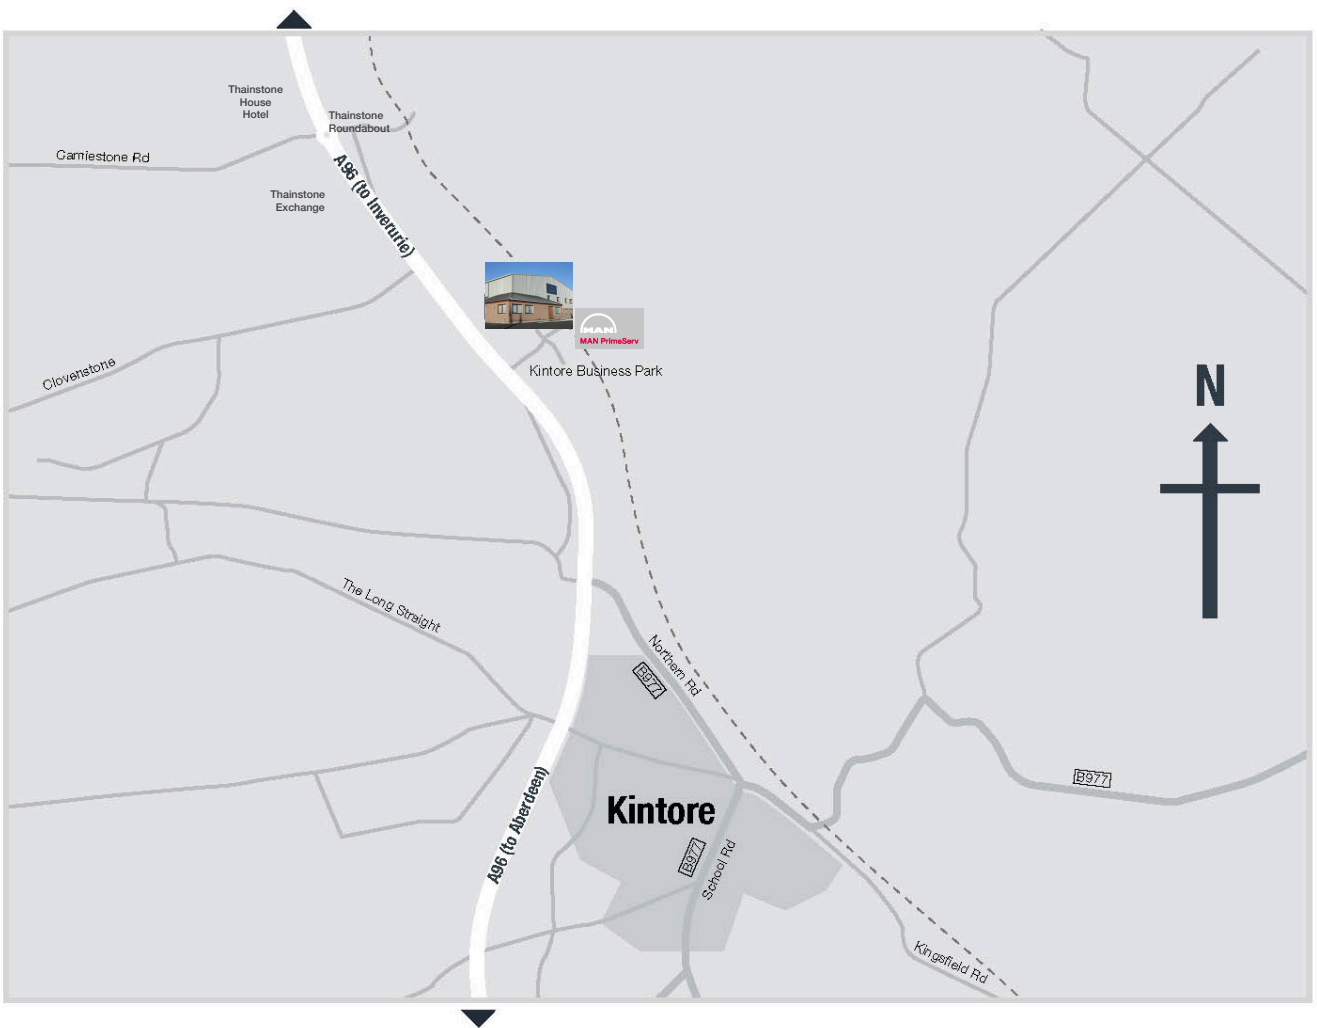

Travelling to MAN Energy Solutions UK Ltd Kintore, Aberdeen

Travelling to MAN Energy Solutions UK Ltd

Kintore, Aberdeen

By Air

Aberdeen International Airport (25 minutes by taxi)

By Rail

Inverurie Railway Station (10 minutes by taxi)

By Road

From A96 northwards out of Aberdeen, following signposts for Inverurie/Inverness.

Go across the roundabouts at Bucksburn, Blackburn and Kintore South and continue north towards Inverurie.

At the next roundabout (Thainstone) take the fourth exit, heading back towards Aberdeen.

Now on the southbound carriageway, take a left turn (after the bus stop) signposted Kintore Business Park.

Follow this road to the roundabout and take the first exit at Darcy Technologies on your left.

Turn left immediately after Darcy Technologies and you will see the MAN premises in front of you.

On arrival

Please enter at the front door and you will be greeted at Reception.

Car parking is available adjacent to Reception.